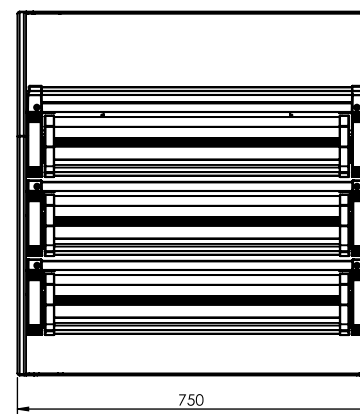

MSXD-750

SPEC SHEET

Modular shelving unit - MSXD-750

- Overall size - 750x760x500mm
- 1 x Narrow shelf
- 1 x Narrow drawer unit
- 2 x Wide drawer units

Shelf internal space dimensions

- SXA750-DN - 692x350mm
  (Lip heights - 35mm)

Drawer internal space dimensions

- SXA750-DW - 600x421x121mm
- SXA750-DN - 600x301x121mm

This set Includes:

- 1 x SXA-EF Modular shelving End frame set
- 1 x SXA750-BS Modular shelving 750mm Back Section
- 2 x SXA750-DW Modular shelving 750mm Drawer unit (Wide)
- 1 x SXA750-DN Modular shelving 750mm Drawer unit (Narrow)
- 1 x SXA750-LKN Lip kit for 750mm drawer (Narrow)

FRONT VIEW