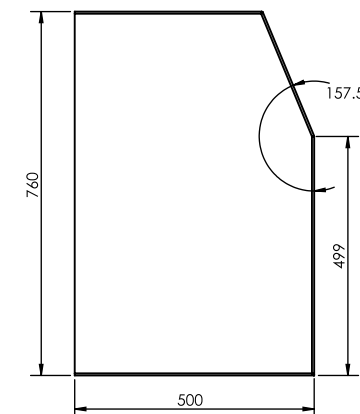

SIDE VIEW

MODEL ID: MSXD-750