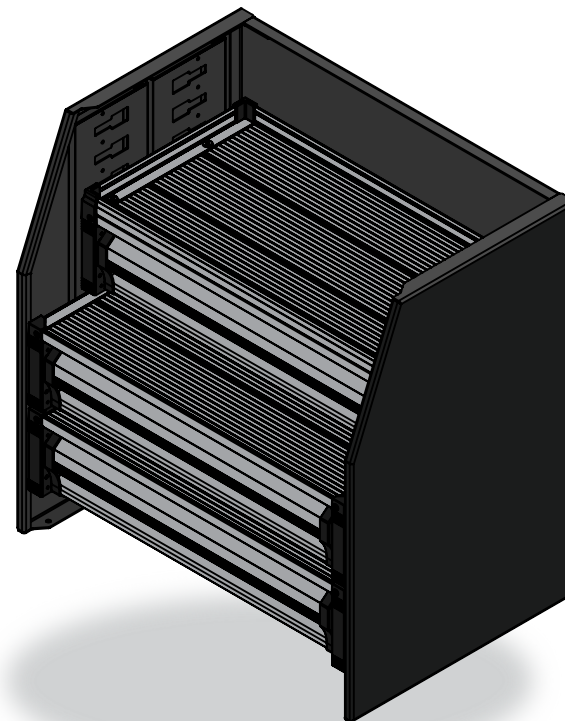

## Modular shelving unit - MSXD-750

- Overall size - 750x760x500mm
- 1 x Narrow shelf
- 1 x Narrow drawer unit
- 2 x Wide drawer units

## Shelf internal space dimensions

- SXA750-DN - 692x350mm  
(Lip heights - 35mm)

## Drawer internal space dimensions

- SXA750-DW - 600x421x121mm
- SXA750-DN - 600x301x121mm

## This set Includes:

- 1 x SXA-EF Modular shelving End frame set
- 1 x SXA750-BS Modular shelving 750mm Back Section
- 2 x SXA750-DW Modular shelving 750mm Drawer unit (Wide)
- 1 x SXA750-DN Modular shelving 750mm Drawer unit (Narrow)
- 1 x SXA750-LKN Lip kit for 750mm drawer (Narrow)