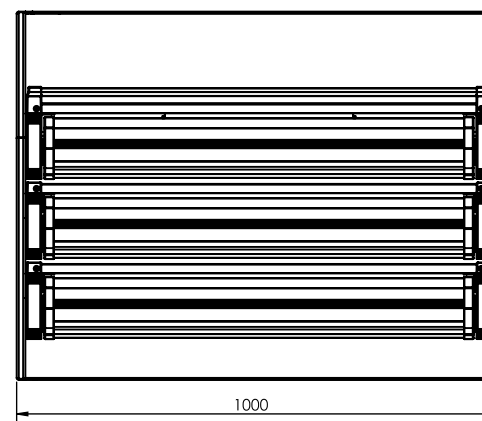

MSXD-1000

SPEC SHEET

Modular shelving unit - MSXD-1000

- Overall size - 1000x760x500mm
- 1 x Narrow shelf
- 1 x Narrow drawer unit
- 2 x Wide drawer units

Shelf internal space dimensions

- SXA1000-DN - 942x350mm
(Lip heights - 35mm)

Drawer internal space dimensions

- SXA1000-DW - 850x421x121mm
- SXA1000-DN - 850x301x121mm

This set Includes:

- 1 x SXA-EF Modular shelving End frame set
- 1 x SXA1000-BS Modular shelving 1000mm Back Section
- 2 x SXA1000-DW Modular shelving 1000mm Drawer unit (Wide)
- 1 x SXA1000-DN Modular shelving 1000mm Drawer unit (Narrow)
- 1 x SXA1000-LKN Lip kit for 1000mm drawer (Narrow)

FRONT VIEW

SIDE VIEW

MODEL ID: MSXD-1000