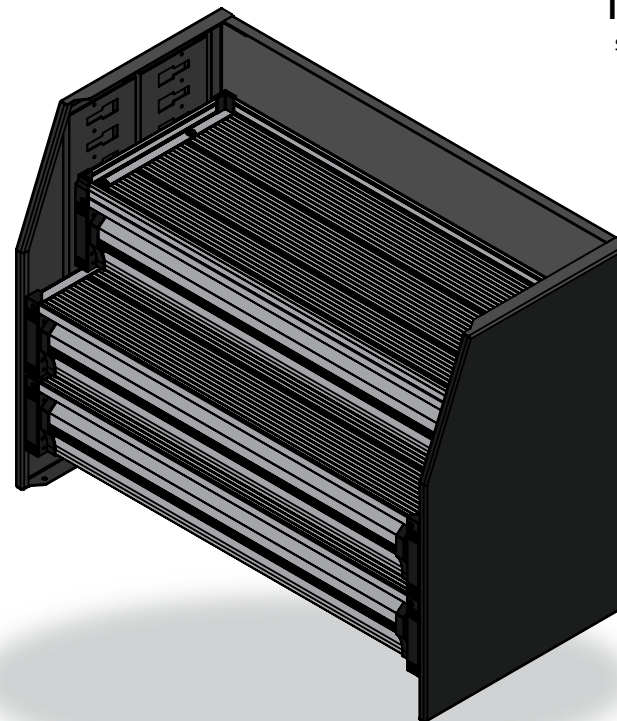

MSXD-1000

SPEC SHEET

Modular shelving unit - MSXD-1000

- Overall size - 1000x760x500mm
- 1 x Narrow shelf
- 1 x Narrow drawer unit
- 2 x Wide drawer units

Shelf internal space dimensions

- SXA1000-DN - 942x350mm
(Lip heights - 35mm)

Drawer internal space dimensions

- SXA1000-DW - 850x421x121mm
- SXA1000-DN - 850x301x121mm

This set Includes:

- 1 x SXA-EF Modular shelving End frame set
- 1 x SXA1000-BS Modular shelving 1000mm Back Section
- 2 x SXA1000-DW Modular shelving 1000mm Drawer unit (Wide)
- 1 x SXA1000-DN Modular shelving 1000mm Drawer unit (Narrow)
- 1 x SXA1000-LKN Lip kit for 1000mm drawer (Narrow)

FRONT VIEW

SIDE VIEW

MODEL ID: MSXD-1000