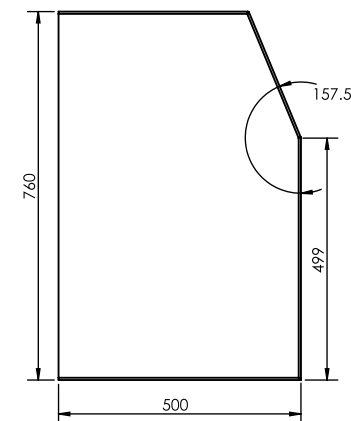

MSXD-1000

SPEC SHEET

Modular shelving unit - MSXD-1000

- Overall size - 1000x760x500mm
- 1 x Narrow shelf
- 1 x Narrow drawer unit
- 2 x Wide drawer units

Shelf internal space dimensions

- SXA1000-DN - 942x350mm
(Lip heights - 35mm)

Drawer internal space dimensions

- SXA1000-DW - 850x421x121mm
- SXA1000-DN - 850x301x121mm

This set Includes:

- 1 x SXA-EF Modular shelving End frame set
- 1 x SXA1000-BS Modular shelving 1000mm Back Section
- 2 x SXA1000-DW Modular shelving 1000mm Drawer unit (Wide)
- 1 x SXA1000-DN Modular shelving 1000mm Drawer unit (Narrow)
- 1 x SXA1000-LKN Lip kit for 1000mm drawer (Narrow)

FRONT VIEW

SIDE VIEW

MODEL ID: MSXD-1000