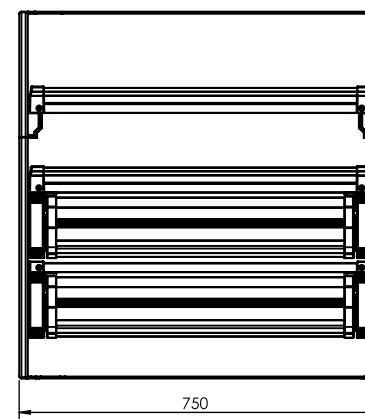

MSXC-750

SPEC SHEET

Modular shelving unit - MSXC-750

- Overall size - 750x760x500mm
- 1 x Narrow shelf
- 1 x Wide shelf
- 2 x Wide drawer units

Shelf internal space dimensions

- SXA750-SN - 692x350mm
 - SXA750-DW - 692x470mm
- (Lip heights - 35mm)

Drawer internal space dimensions

- SXA750-DW - 600x421x121mm

This set Includes:

- 1 x SXA-EF Modular shelving End frame set
- 1 x SXA750-BS Modular shelving 750mm Back Section
- 2 x SXA750-DW Modular shelving 750mm Drawer unit (Wide)
- 1 x SXA750-SN Modular shelving 750mm Shelf (Narrow)
- 1 x SXA750-LKW Lip kit for 750mm drawer (Wide)

FRONT VIEW

SIDE VIEW

MODEL ID: MSXC-750