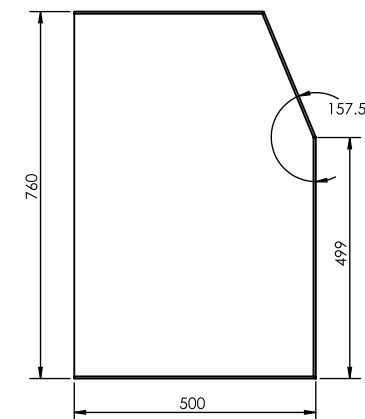

MSXC-750

SPEC SHEET

Modular shelving unit - MSXC-750

- Overall size - 750x760x500mm
- 1 x Narrow shelf
- 1 x Wide shelf
- 2 x Wide drawer units

Shelf internal space dimensions

- SXA750-SN - 692x350mm
 - SXA750-DW - 692x470mm
- (Lip heights - 35mm)

Drawer internal space dimensions

- SXA750-DW - 600x421x121mm

This set Includes:

- 1 x SXA-EF Modular shelving End frame set
- 1 x SXA750-BS Modular shelving 750mm Back Section
- 2 x SXA750-DW Modular shelving 750mm Drawer unit (Wide)
- 1 x SXA750-SN Modular shelving 750mm Shelf (Narrow)
- 1 x SXA750-LKW Lip kit for 750mm drawer (Wide)

FRONT VIEW

SIDE VIEW

MODEL ID: MSXC-750