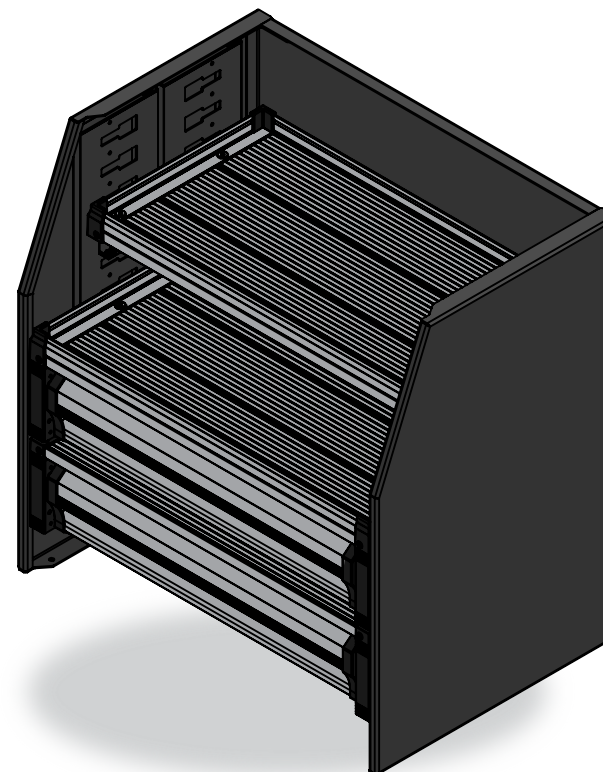

MSXC-750

SPEC SHEET

Modular shelving unit - MSXC-750

- Overall size - 750x760x500mm
- 1 x Narrow shelf
- 1 x Wide shelf
- 2 x Wide drawer units

Shelf internal space dimensions

- SXA750-SN - 692x350mm
 - SXA750-DW - 692x470mm
- (Lip heights - 35mm)

Drawer internal space dimensions

- SXA750-DW - 600x421x121mm

This set Includes:

- 1 x SXA-EF Modular shelving End frame set
- 1 x SXA750-BS Modular shelving 750mm Back Section
- 2 x SXA750-DW Modular shelving 750mm Drawer unit (Wide)
- 1 x SXA750-SN Modular shelving 750mm Shelf (Narrow)
- 1 x SXA750-LKW Lip kit for 750mm drawer (Wide)

FRONT VIEW

SIDE VIEW

MODEL ID: MSXC-750