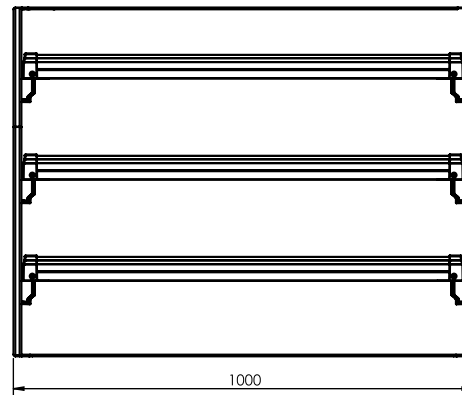

MSXA-1000

SPEC SHEET

Modular shelving unit - MSXA-1000

- Overall size - 1000x760x500mm
- 1 x Narrow shelf
- 2 x Wide shelves

Shelf internal space dimensions

- SXA1000-SN - 942x350mm
 - SXA1000-SW - 942x470mm
- (Lip heights - 35mm)

This set Includes:

- 1 x SXA-EF Modular shelving End frame set
- 1 x SXA1000-BS Modular shelving 1000mm Back Section
- 1 x SXA1000-SN Modular shelving 1000mm Shelf (Narrow)
- 2 x SXA1000-SW Modular shelving 1000mm Shelf (Wide)

FRONT VIEW

SIDE VIEW