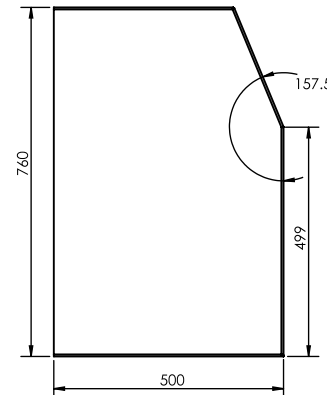

MSXA-1000

SPEC SHEET

Modular shelving unit - MSXA-1000

- Overall size - 1000x760x500mm
- 1 x Narrow shelf
- 2 x Wide shelves

Shelf internal space dimensions

- SXA1000-SN - 942x350mm
 - SXA1000-SW - 942x470mm
- (Lip heights - 35mm)

This set Includes:

- 1 x SXA-EF Modular shelving End frame set
- 1 x SXA1000-BS Modular shelving 1000mm Back Section
- 1 x SXA1000-SN Modular shelving 1000mm Shelf (Narrow)
- 2 x SXA1000-SW Modular shelving 1000mm Shelf (Wide)

FRONT VIEW

SIDE VIEW