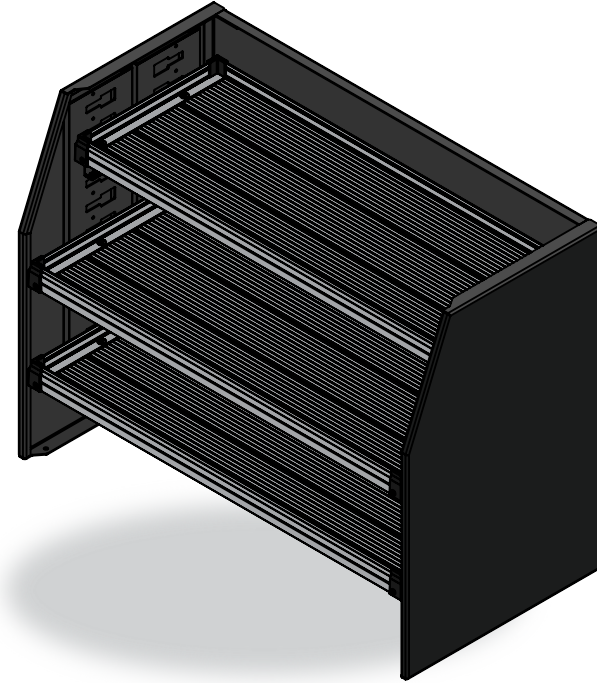

MSXA-1000

SPEC SHEET

Modular shelving unit - MSXA-1000

- Overall size - 1000x760x500mm
- 1 x Narrow shelf
- 2 x Wide shelves

Shelf internal space dimensions

- SXA1000-SN - 942x350mm
 - SXA1000-SW - 942x470mm
- (Lip heights - 35mm)

This set Includes:

- 1 x SXA-EF Modular shelving End frame set
- 1 x SXA1000-BS Modular shelving 1000mm Back Section
- 1 x SXA1000-SN Modular shelving 1000mm Shelf (Narrow)
- 2 x SXA1000-SW Modular shelving 1000mm Shelf (Wide)

FRONT VIEW

SIDE VIEW